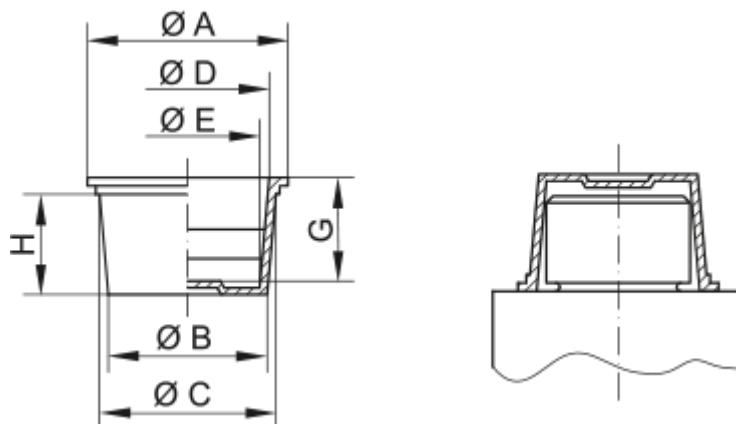

Data Sheet

Article number: 59GPN610U3

Description: KLEE Universal plugs GPN 610 U - (\varnothing 7,6-9,4/ \varnothing 7,8-6)

Measures

A = 13
B = 7.6
C = 9.4
D = 7.8
E = 6
G = 10
H = 10